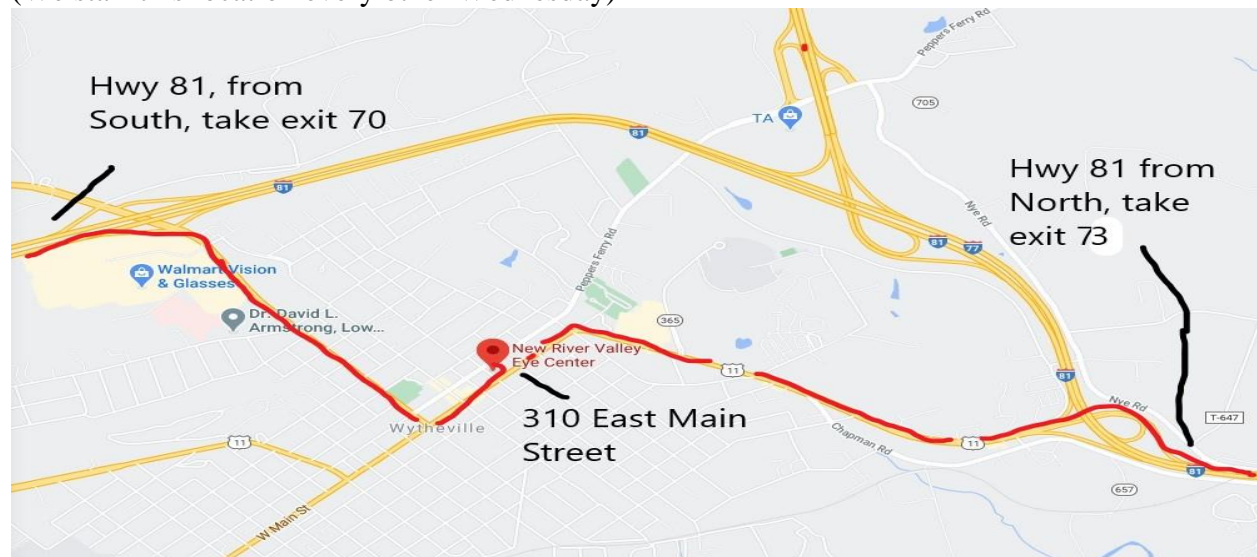

DIRECTIONS TO NRV EYE CENTER OFFICES

Main Office in Christiansburg: 106 SOUTH FRANKLIN ST STE C, (540) 381-2013

From I-81

Take exit 114, turn onto Main Street, go 1.3 miles, turn right on Franklin Street, go one half block and it is on the left, Suite C.

From Blacksburg

Take 460/Franklin until you cross Main Street in Christiansburg, continue one and a half more blocks and it is on the left. Suite C.

Satellite Office in Wytheville: 310 East Main Street, (276) 223-1414
(We staff this location every other Wednesday)

From the South:

Take exit 70, turn right onto Fourth Street, turn left on Main street, go left 4 blocks, office is on left after Ashley furniture.

From the North or Bland:

Take exit 73, you are now on Main street, follow it until your come to 310 East Main, (just before Ashley Furniture) on the right.