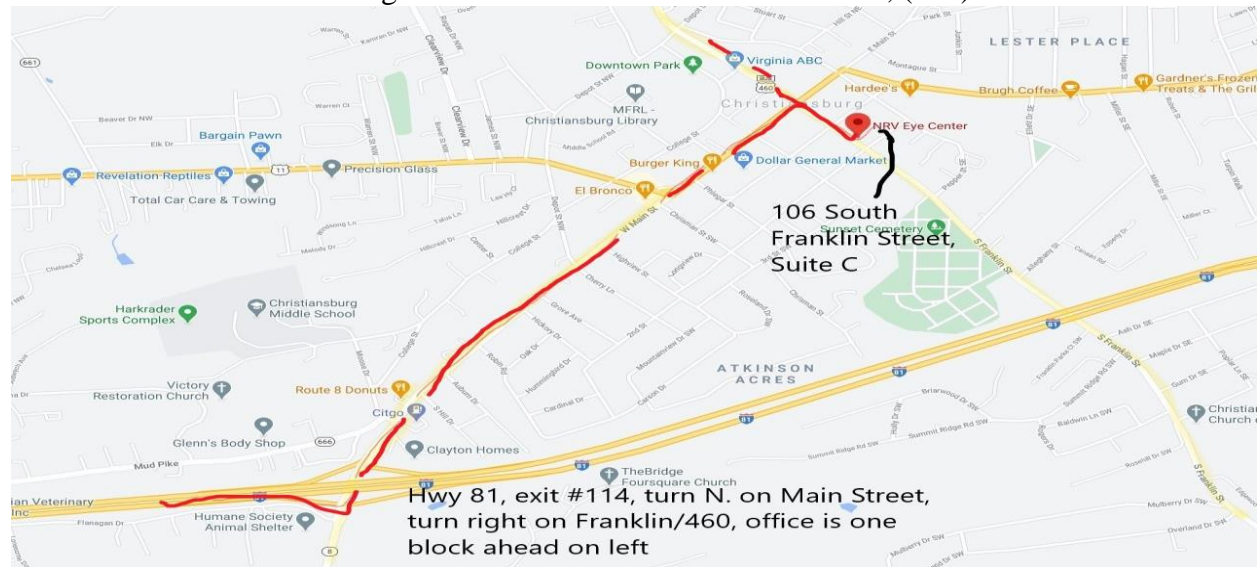

DIRECTIONS TO NRV EYE CENTER OFFICES

Main Office in Christiansburg: 106 SOUTH FRANKLIN ST STE C, (540) 381-2013

From I-81

Take exit 114, turn onto Main Street, go 1.3 miles, turn right on Franklin Street, go one half block and it is on the left, Suite C.

From Blacksburg

Take 460/Franklin until you cross Main Street in Christiansburg, continue one and a half more blocks and it is on the left. Suite C.

Satellite Office in Wytheville: 310 East Main Street, (276) 223-1414
(We staff this location every other Wednesday)

From the South:

Take exit 70, turn right onto Fourth Street, turn left on Main street, go left 4 blocks, office is on left after Ashley furniture.

From the North or Bland:

Take exit 73, you are now on Main street, follow it until your come to 310 East Main, (just before Ashley Furniture) on the right.